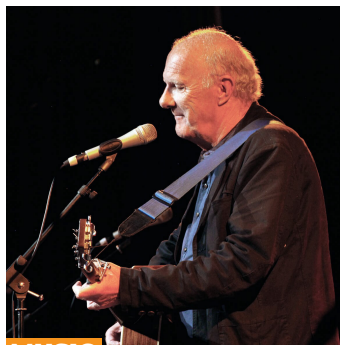

The Sheringham Shantymen

Saturday 22 August @ 7:30PM

Price from £14.50 - £20

The Sheringham Shantymen are a renowned male vocal group from the coastal town of Sheringham. Dedicated to preserving and celebrating maritime musical traditions. Founded in 1990 by local fishermen, crew of The RNLI, and music enthusiasts, the group performs a spirited repertoire of traditional sea shanties, folk ballads, and contemporary maritime arrangements.

MUSIC

The Austin Beats: Keep On Running

Saturday 30 August @ 7:30PM

Price from £14.50 - £20

Step back into the golden glow of the sixties with Keep On Running – a spectacular live theatre event celebrating the music that changed everything. This joyful production takes you on an unforgettable journey through a decade that transformed popular culture, from the raw excitement of the early beat boom, born in smoky clubs and late-night cellar venues, to the colourful, mind-expanding sounds of the psychedelic years.

PODCAST RECORDING

Tales from Haunted Sheringham

Saturday 12 September @ 7:30PM

Price from £12.50 - £16

The Norfolk Folklore Society invites you to step into the salt-stung shadows of the North Norfolk coast for an evening of eerie storytelling. In this special live podcast recording, Stacia Briggs and Siofra Connor unravel the uncanny folklore of Sheringham. Expect tales of mermaids, the dread pad of Black Shuck and ghostly figures that linger long after the tide has turned. Whether you are a devoted ghost hunter, a curious sceptic, or simply drawn to a good story, this is an atmospheric evening steeped in Norfolk's rich and restless folklore.